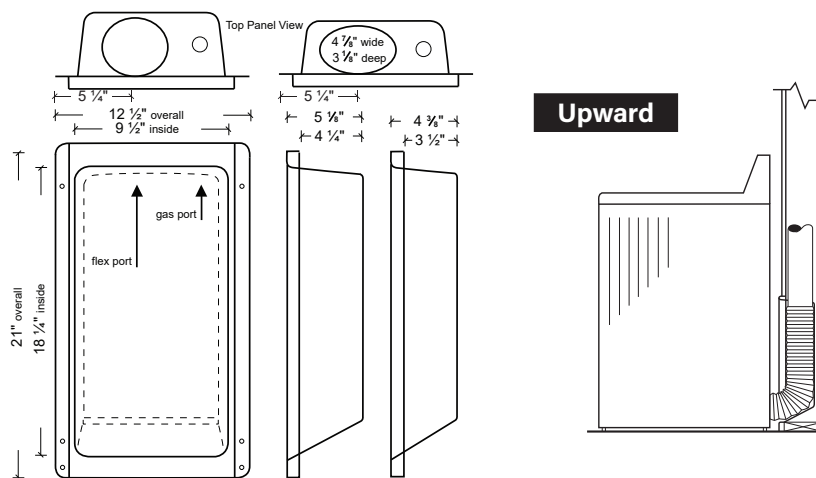

# Technical Product Specifications

480 - Up, Down / Pedestal, Stand-alone

425 / 350 - Upward Venting

4D / 3D - Downward Venting

Model Number	Wall Size	Exhaust Direction
480	2X6	Up & Down
425	2X6	Upward
350	2X4	Upward
4D	2X6	Downward
3D	2X4	Downward