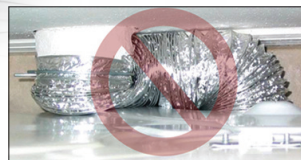

Save Space • Save Energy • Reduce Fire Hazard

Protect Transition Duct

the dryerbox®

Today, you can place the dryer flush against the wall without crushing the exhaust hose or restricting airflow.

Install the Dryerbox® for more spacious, more efficient and safer homes.

- Eliminate one elbow
- Gain 6' of allowable duct run
- Dryer-related service calls are reduced
- Protect transition hose neatly in the wall

Model 480 — 22 Gauge Aluminized Steel
Shown Painted

Unprotected Hose is a Fire Hazard