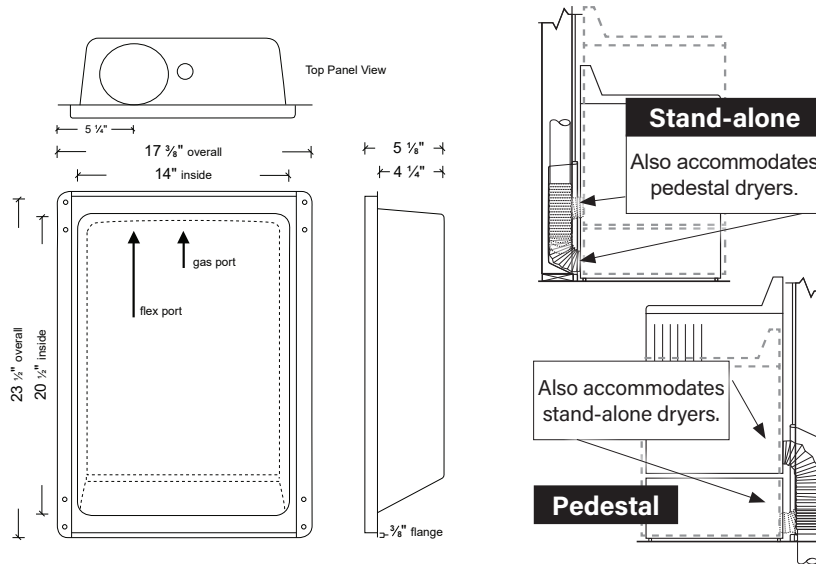

# Technical Product Specifications

480 - Up, Down / Pedestal, Stand-alone

425 / 350 - Upward Venting

4D / 3D - Downward Venting

Model Number	Wall Size	Exhaust Direction
480	2X6	Up & Down
425	2X6	Upward
350	2X4	Upward
4D	2X6	Downward
3D	2X4	Downward