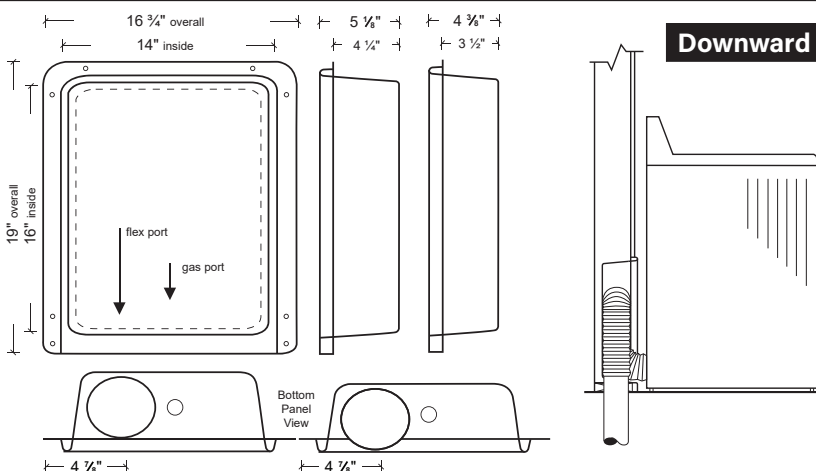

# Technical Product Specifications

480 - Up, Down / Pedestal, Stand-alone

425 / 350 - Upward Venting

4D / 3D - Downward Venting

Model Number	Wall Size	Exhaust Direction
480	2X6	Up & Down
425	2X6	Upward
350	2X4	Upward
4D	2X6	Downward
3D	2X4	Downward