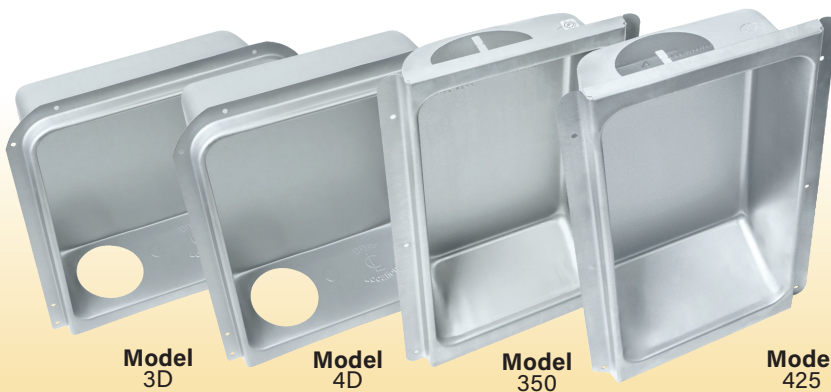

## the dryerbox®

Today, you can place the dryer flush against the wall without crushing the exhaust hose or restricting airflow.

Install the Dryerbox® for more spacious, more efficient and safer homes.

- Eliminate one elbow
- Gain 6' of allowable duct run
- Dryer-related service calls are reduced
- Protect transition hose neatly in the wall

**Model 480** — 22 Gauge Aluminized Steel  
Shown Painted

Unprotected Hose is a Fire Hazard

**NEW**  
Model  
480

Exhaust Direction	Wall Size	Model Number
Both	2x6	DB-480
Upward	2x6	DB-425
Upward	2x4	DB-350
Downward	2x6	DB-4D
Downward	2x4	DB-3D