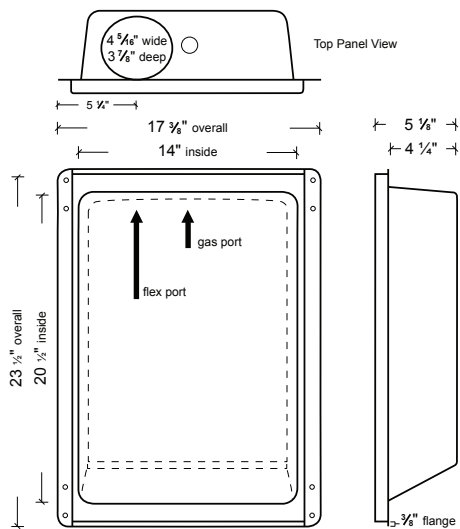

480 - Up, Down / Pedestal, Stand-alone