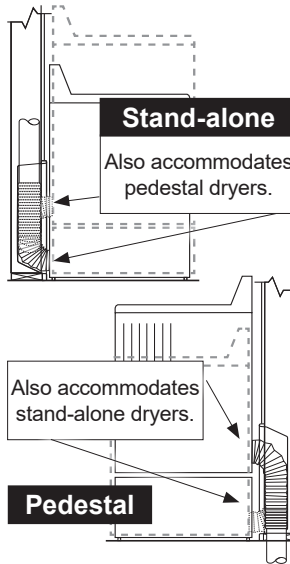

480 - Up, Down / Pedestal, Stand-alone