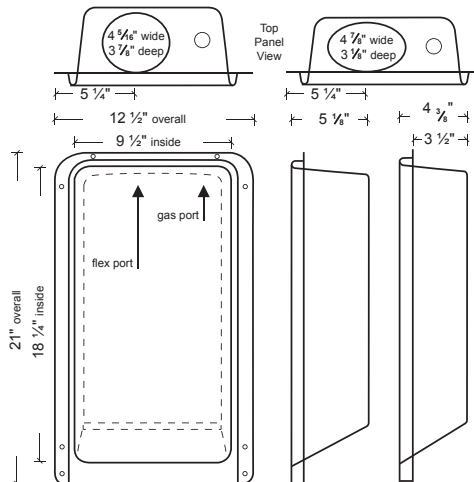

425 / 350 - Upward Venting