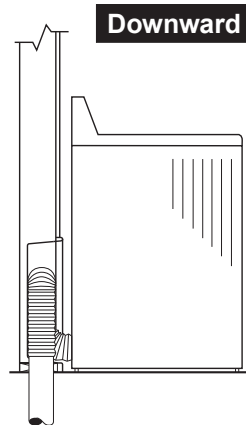

4D / 3D - Downward Venting