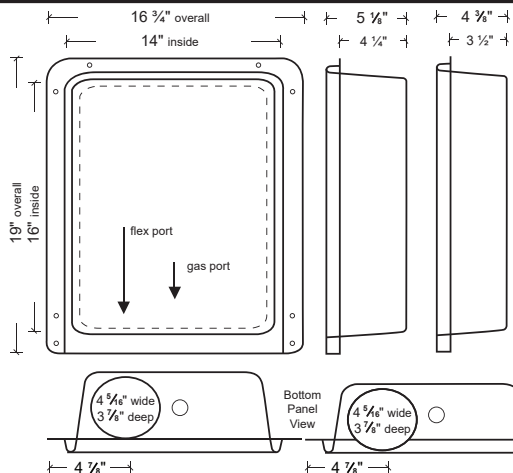

4D / 3D - Downward Venting